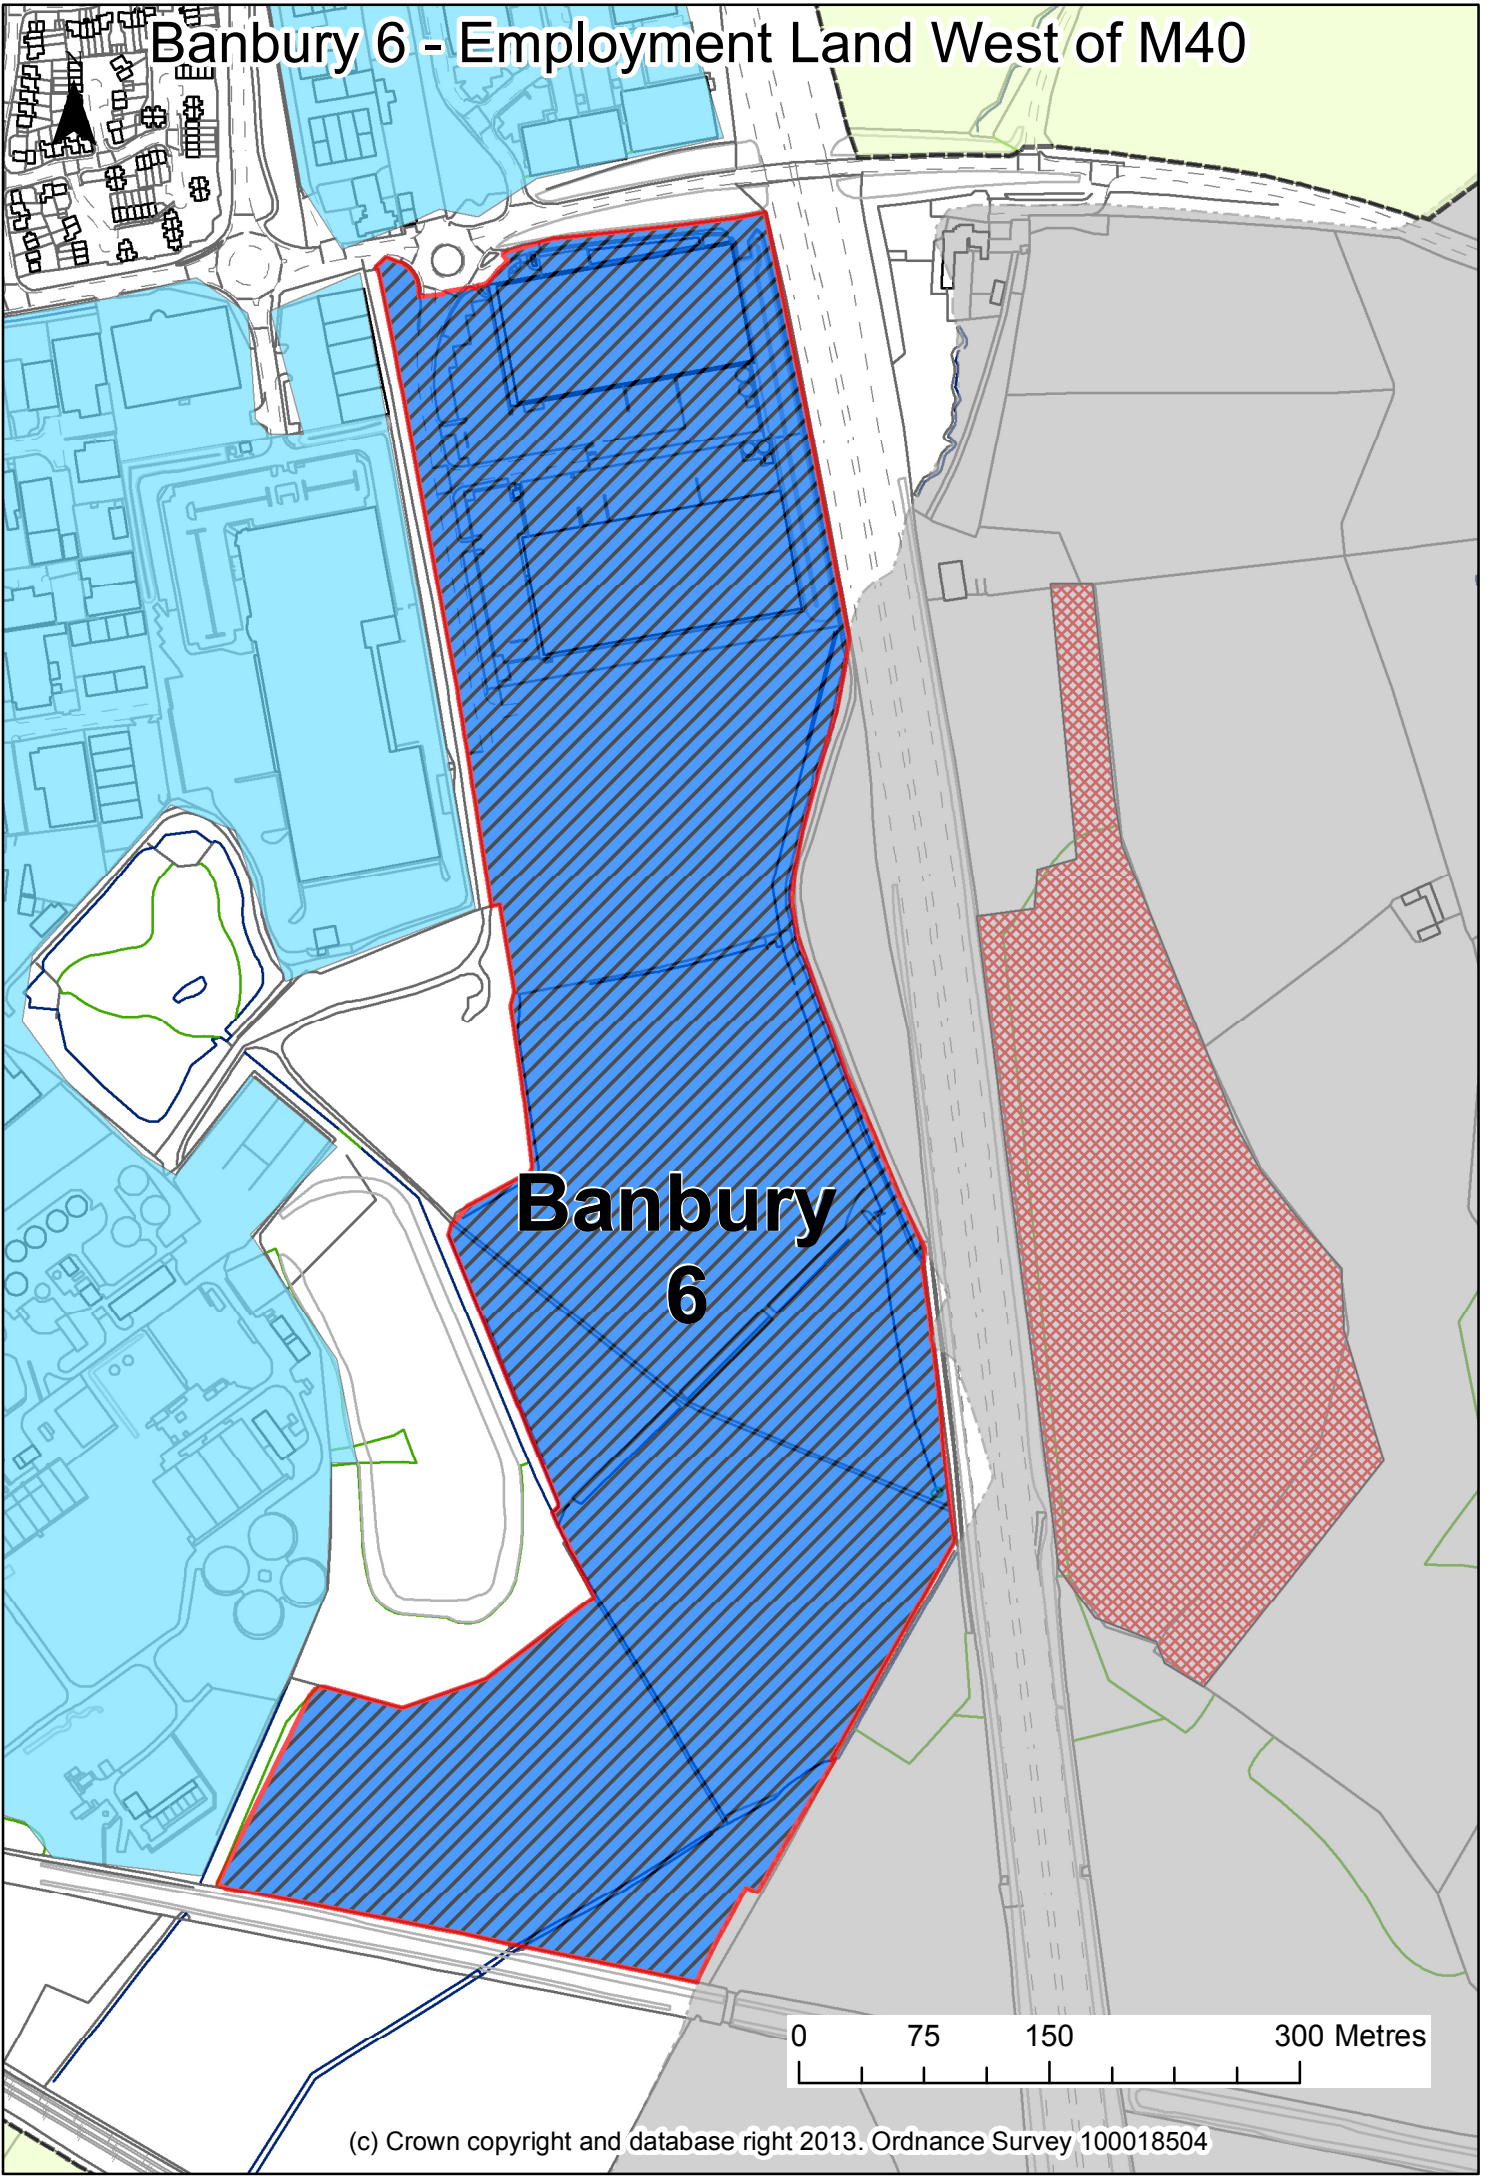

# Banbury 6 - Employment Land West of M40

**Banbury  
6**

0 75 150 300 Metres